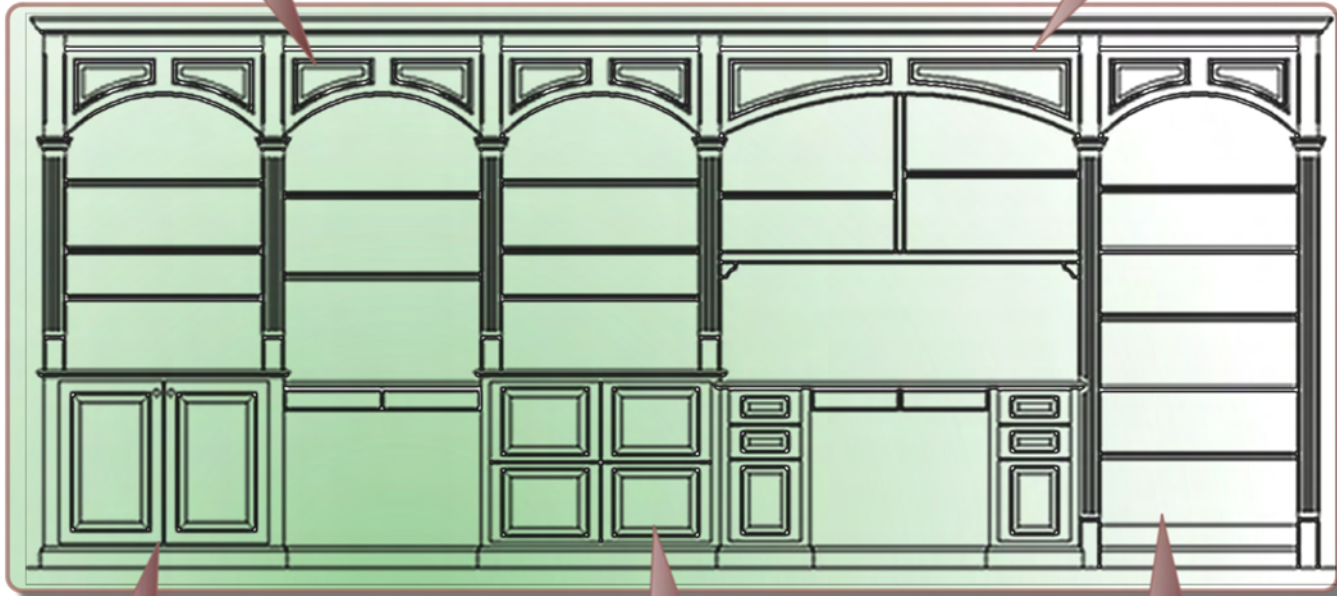

Five unit types offer endless combinations to suit your application

- ★ MIX AND MATCH ANY UNITS TO CREATE THE PERFECT SETTING
- ★ ALL UNITS CAN BE MADE TO USE EXISTING CROWN AND BASE MOLDING
- ★ A COMPLETE DRAWING OF THE PROPOSED INSTALLATION IS PROVIDED
- ★ QUALITY MATERIALS AND WORKMANSHIP AND ALWAYS WITH DEPENDABLE SERVICE

Base with doors