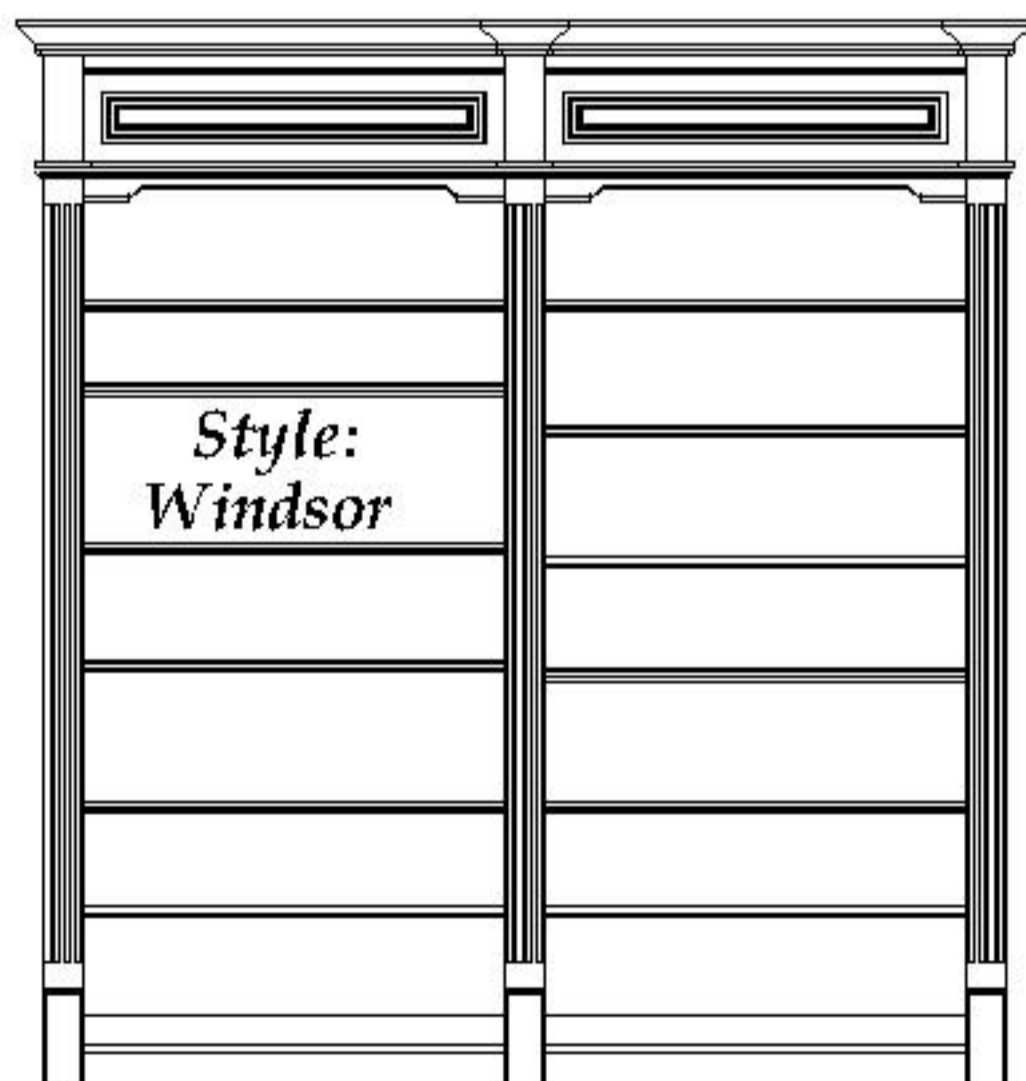

# Built-in Cabinet System by Wirth Cabinetry

## Some Sample configurations

*Base with doors*

*Large desk*

*Base with doors*

*Two Full Height shelves*

*Base with doors*

*Small desk*

*Base with file drawers*

*Full Height shelves*