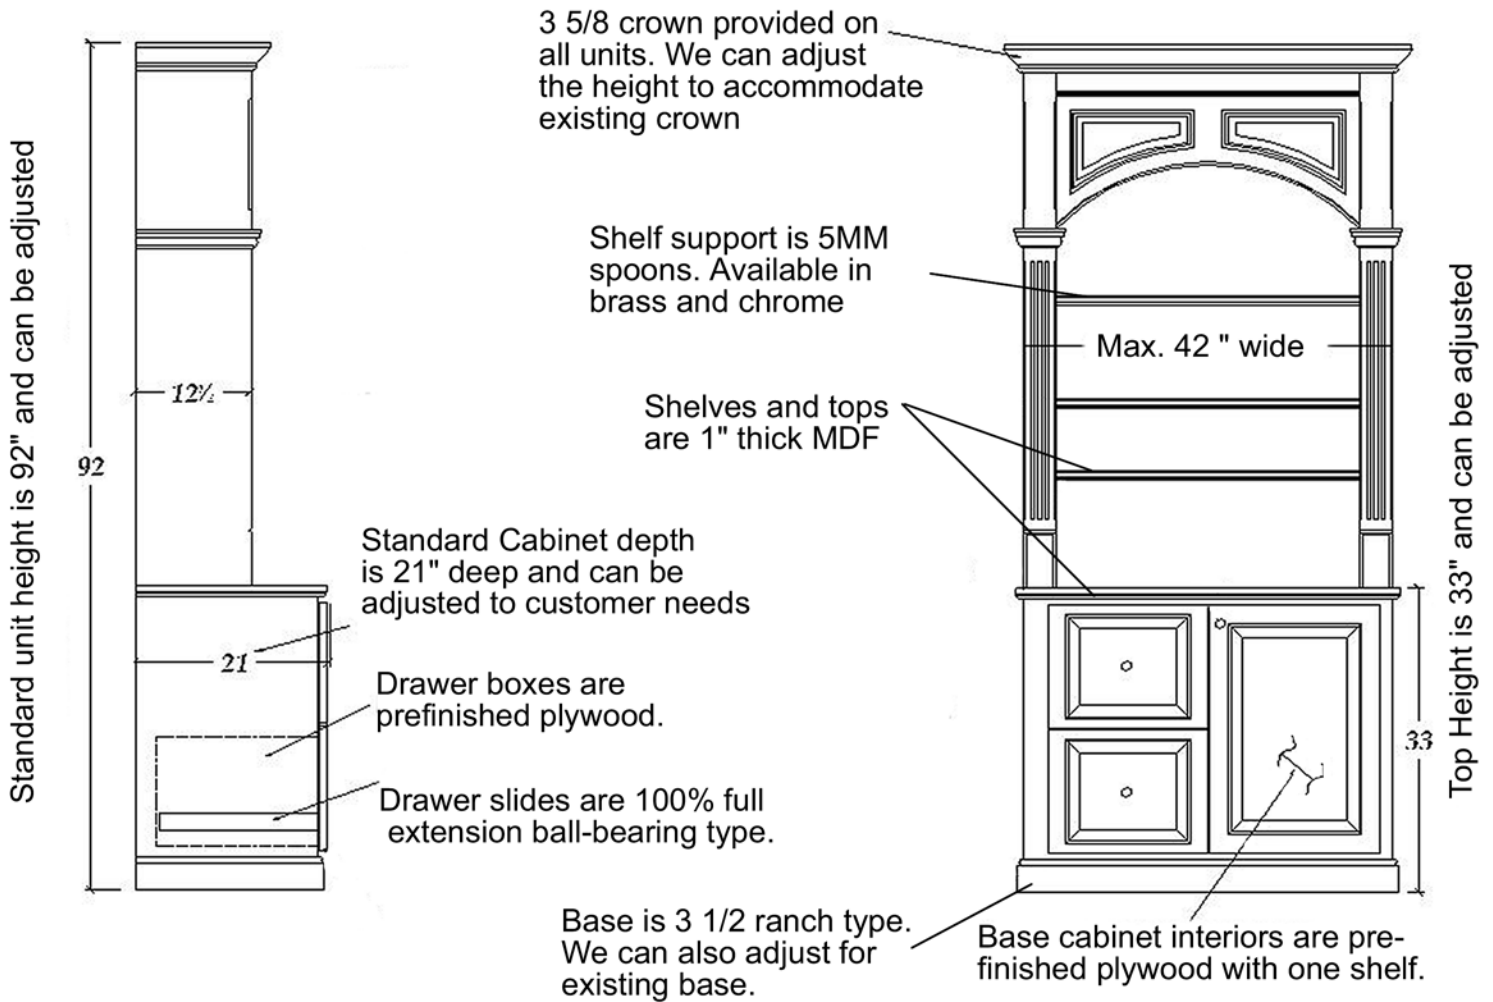

# Built-in Cabinet System by Wirth Cabinetry

## Some Sample configurations

*Base with doors*

*Large desk*

*Base with doors*

*Two Full Height shelves*

*Base with doors*

*Small desk*

*Base with file drawers*

*Full Height shelves*

# SPECIFICATIONS